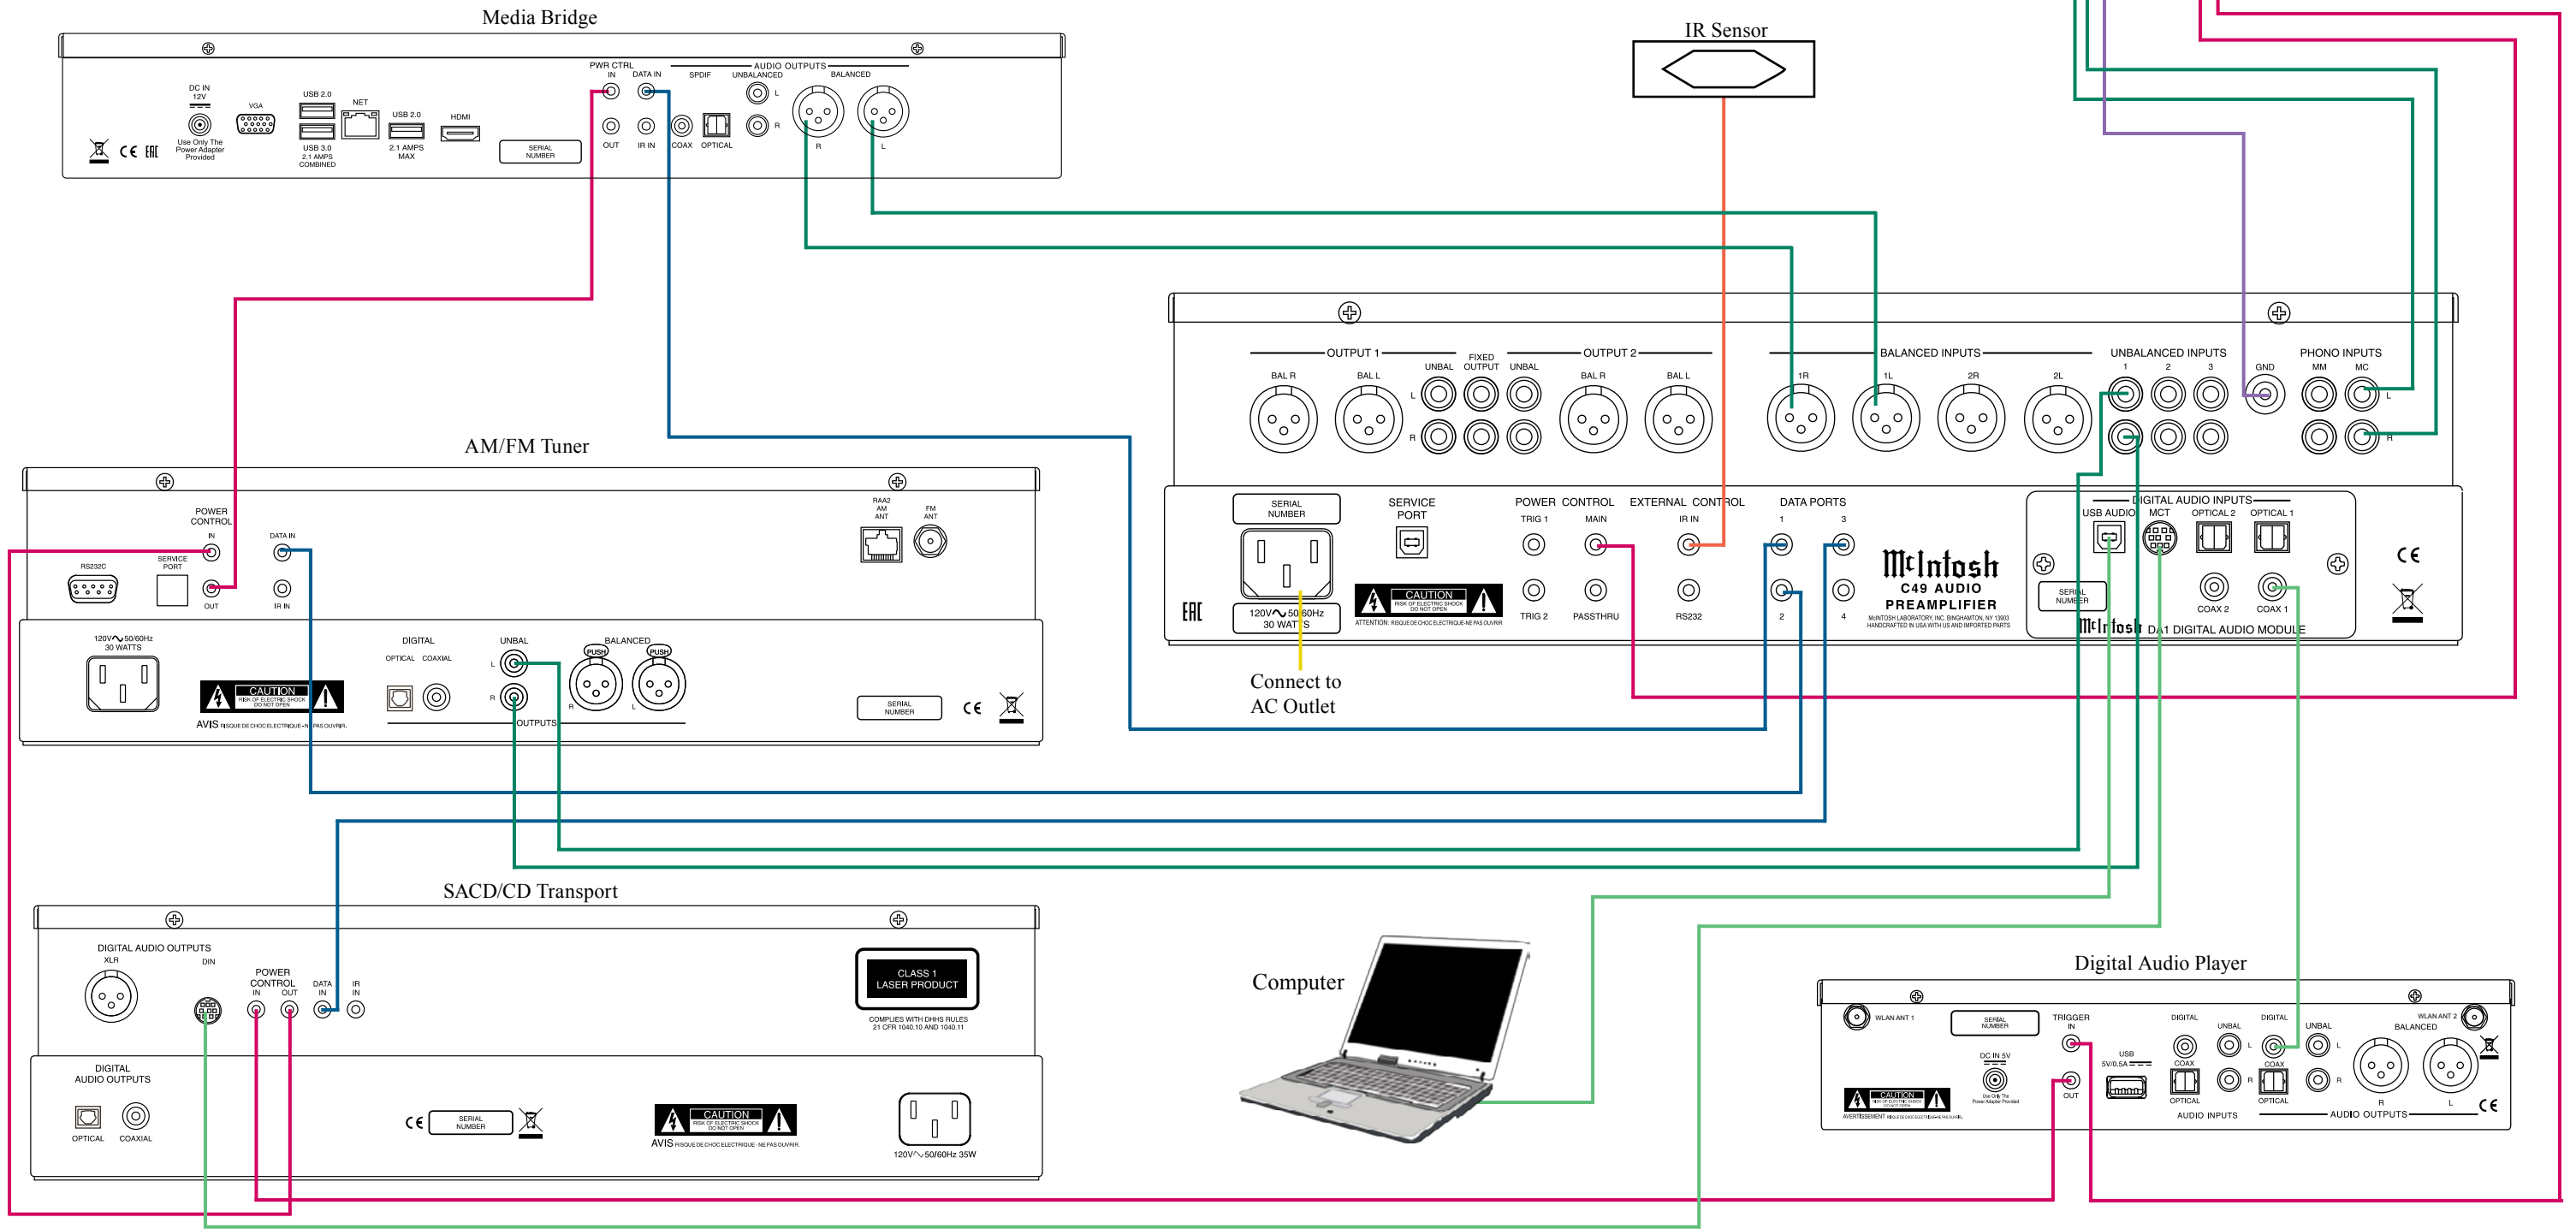

Note: Refer to the C49 Owner's Manual page 7 for additional connection information.

Connection Legend:

- Data Cable* - — Digital Signal Cable - —
 - Sensor/Keypad Cable - — RS232 Cable - —
 - Power Control Cable* - — Ground Wire - —
 - Audio Signal Cable - — AC Power Cords - —
 - Video Signal Cable - — Loudspeaker Cable - —
 - RF Signal Cable - —
- * 2 conductor shielded with 1/8 inch stereo mini phone plug on each end.

Note: Refer to the C49 Owner's Manual page 8 for additional connection information.

Connection Legend:

- Data Cable* - — Digital Signal Cable - —
 - Sensor/Keypad Cable - — RS232 Cable - —
 - Power Control Cable* - — Ground Wire - —
 - Audio Signal Cable - — AC Power Cords - —
 - Video Signal Cable - — Loudspeaker Cable - —
 - RF Signal Cable - —
- * 2 conductor shielded with 1/8 inch stereo mini phone plug on each end.